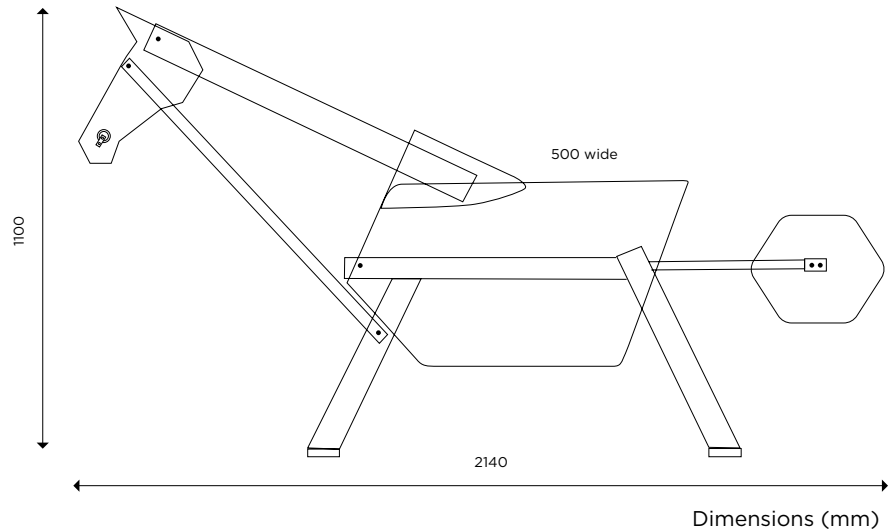

RT

Standard features

The Racetrainer, or 'RT', is a non-motorised simulator. The RT is able to be folded down to make it more easily transportable than the RS and is available both in an interactive and non interactive version. The RT works all of the essential muscles needed by the jockey to win a race; as such, it is a vital piece of kit for both aspiring as well as professional jockeys.

Simulator riding weight - 100kg.
Simulator weight - 40kg.

Parts

1 x RT simulator
1 x Heart rate watch
1 x Tablet with RT app to track fitness.

Optional additions

Contact Racewood for applications requiring heavy duty use or use by the general public.