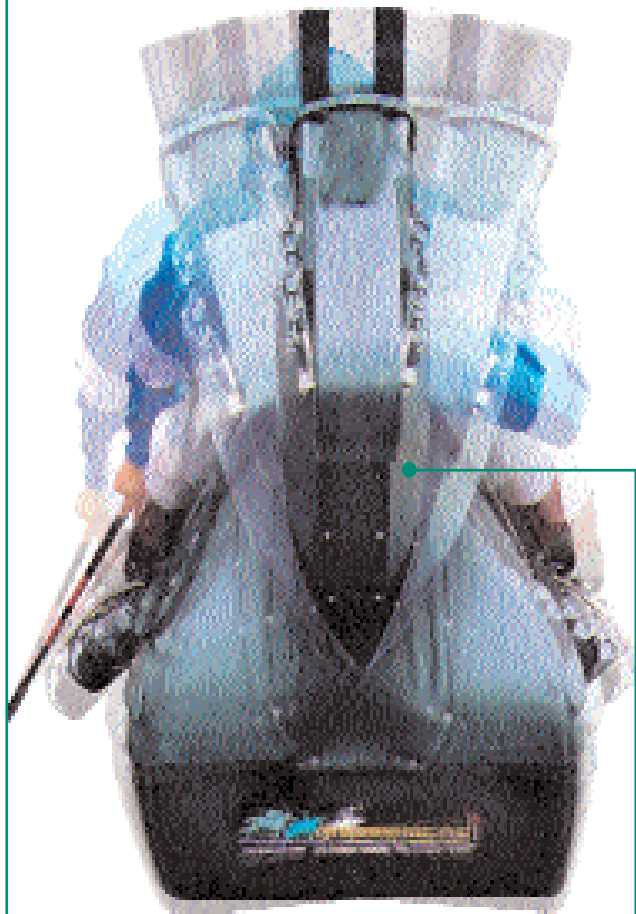

This fabulous machine features

- FULLY PROGRAMMABLE CONTROLS
- INCREDIBLY REALISTIC RIDING ACTION
- SIMULATES GENTLE CANTER TO FULL GALLOP
- WHIPPING SENSORS ON FLANK AND SHOULDERS
- SADDLE SENSOR
- NECK HANG SYSTEM
- BIT PRESSURE SENSOR
- LEANS LEFT AND RIGHT
- STURDY CONSTRUCTION ENSURES YEARS OF USEFUL LIFE

Enabling Jockeys to

- DEVELOP SUCCESSFUL FINISHING TECHNIQUE
- RECOVER FROM INJURIES WITH SAFE, PROGRAMMABLE ROUTINES
- BUILD STAMINA
- TRAIN IN ALL WEATHERS AT ANY TIME
- VIDEO THEIR ACTION
- PRACTICE EFFECTIVE USE OF THE WHIP
- PRACTICE HOLDING A HORSE ON THE BIT

As top trainer Martin Pipe says; - "This gives young jockeys practice for riding a finish which previously they could only get in a race. If this doesn't improve jockeys half a dozen lengths, nothing will – every stable should have one"

Body Lean and Neck Hang

Purchase Options

Racehorse Simulator MK8

This is the ultimate machine.

Gentle canter to a full flowing gallop. It will stay at a full gallop as long as you have the lungs and legs to ride. Drive yourself harder by pushing out the neck, this works wonders for upper body fitness.

The robust construction of a realistic fibreglass body shell covering the internal steel frame work means it will withstand any punishment you could possibly inflict upon it.

- Realistic fibre glass body shell
- Realistic body action
- Leans left and right
- Neck hang system
- Push button multi speed control
- Electronic whipping sensors on flank and shoulders
- Digital timer to automatically switch off the horse
- Digital timer to neck hang towards the end of the ride
- Instructors remote control panel with duplicate switches
- Bit pressure display
- Saddle sensor