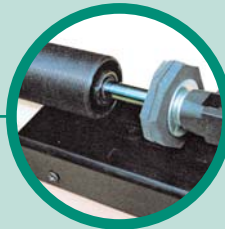

Pushing Out