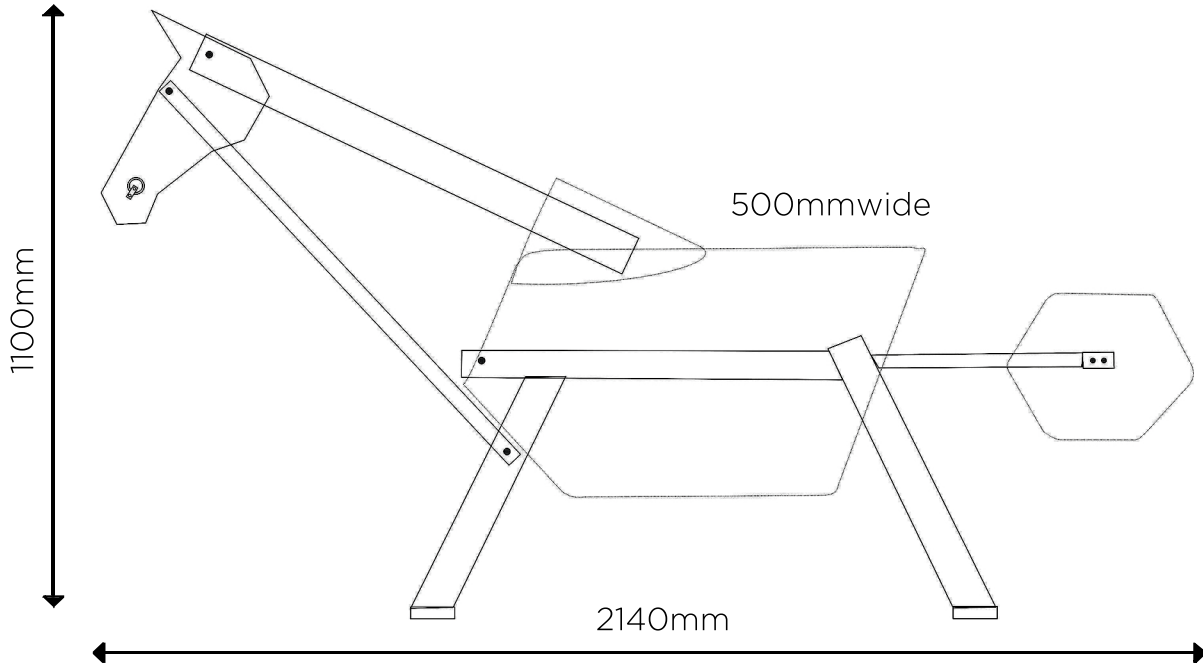

RT

Dimensions (mm)

Power requirements

None

Location and environment

Dry, dust free environment with no extreme variations in temperature

Delivery

UK - Palletted

Outside UK - Crated

Requires two people to lift

MADE IN BRITAIN

Registered Office 15a Park Road Tarporley Cheshire Registered In England and Wales
number 2901930. VAT No. GB 666 5574 91