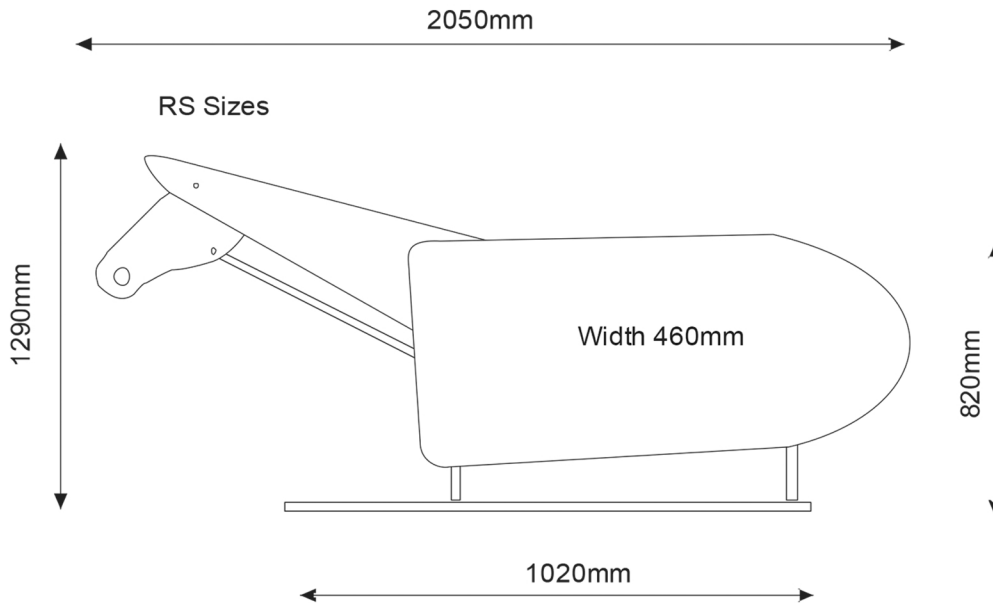

RS

Dimensions

Length 2050 x width 460 x height 1290 saddle height 820 weight = 45Kgs

Power requirements

None

Location and environment

Dry, dust free environment with no extreme variations in temperature

Delivery

UK - Pallet and Cling Wrapped

Outside UK - Crated

Requires two people to lift

MADE IN BRITAIN

Registered Office 15a Park Road Tarporley Cheshire Registered In England and Wales
number 2901930. VAT No. GB 666 5574 91